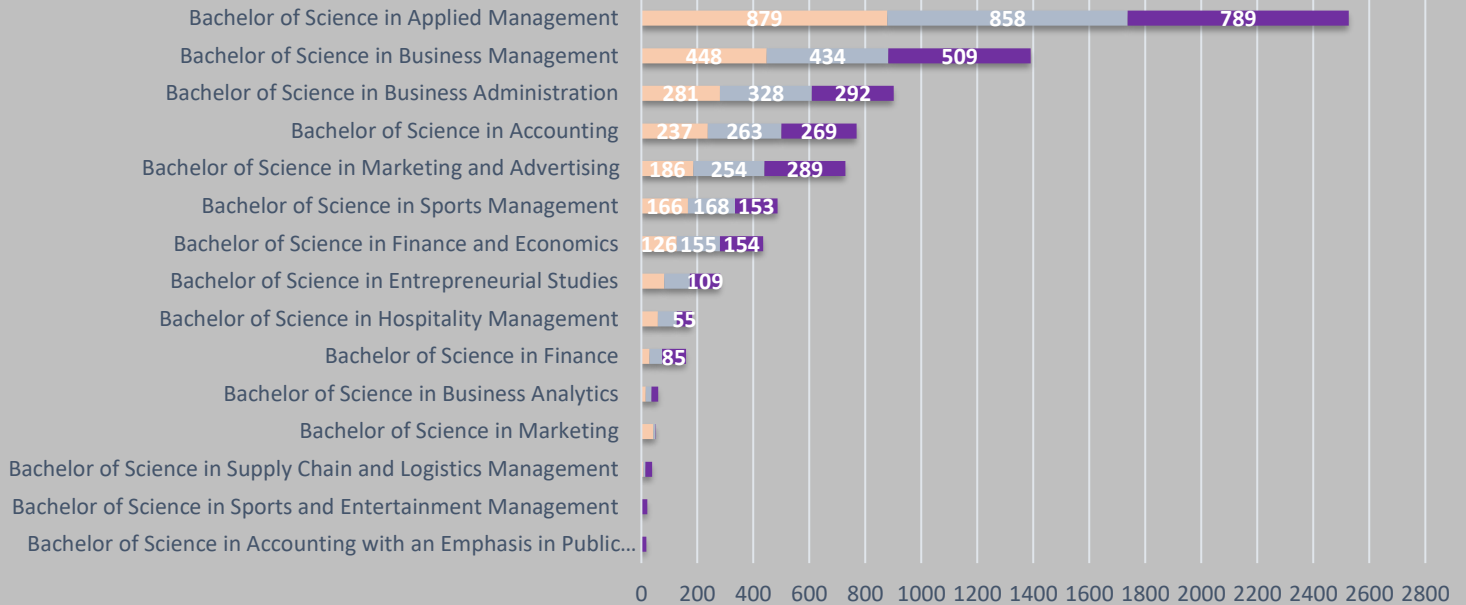

Undergraduate Degrees Conferred (2021-23)

2021 2022 2023

Undergraduate Degrees Breakdown

Row Labels	2021	2022	2023
Bachelor of Science in Accounting with an Emphasis in Public Accounting		2	16
Bachelor of Science in Sports and Entertainment Management			21
Bachelor of Science in Supply Chain and Logistics Management	8	6	24
Bachelor of Science in Marketing	43	7	1
Bachelor of Science in Business Analytics	16	20	24
Bachelor of Science in Finance	29	45	85
Bachelor of Science in Hospitality Management	59	67	55
Bachelor of Science in Entrepreneurial Studies	82	91	109
Bachelor of Science in Finance and Economics	126	155	154
Bachelor of Science in Sports Management	166	168	153
Bachelor of Science in Marketing and Advertising	186	254	289
Bachelor of Science in Accounting	237	263	269
Bachelor of Science in Business Administration	281	328	292
Bachelor of Science in Business Management	448	434	509
Bachelor of Science in Applied Management	879	858	789