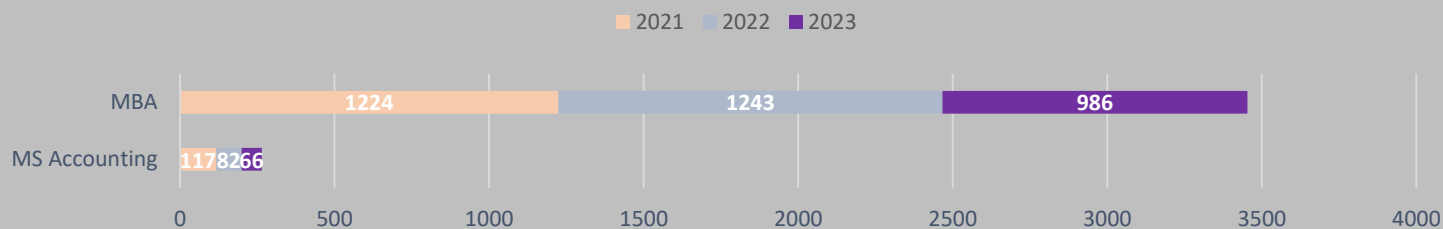

Doctoral Degrees Conferred (2021-23)

Graduate Degrees Conferred (2021-23)

MBA Emphases Breakdown

Row Labels	2021	2022	2023
Master of Business Administration with an Emphasis in Business Analytics			2
Master of Business Administration with an Emphasis in Cybersecurity	25	8	16
Master of Business Administration with an Emphasis in Sports Business	31	41	22
Master of Business Administration with an Emphasis in Accounting	33	41	31
Master of Business Administration with an Emphasis in Marketing	43	40	33
Master of Business Administration with an Emphasis in Leadership	48	37	33
Master of Business Administration with an Emphasis in Health Systems Management	50	46	49
Master of Business Administration with an Emphasis in Finance	49	74	48
Master of Business Administration with an Emphasis in Strategic Human Resource Management	80	64	63
Master of Business Administration with an Emphasis in Project Management	62	66	80
Master of Business Administration and Master of Science in Leadership	111	136	61
Master of Business Administration	692	690	548