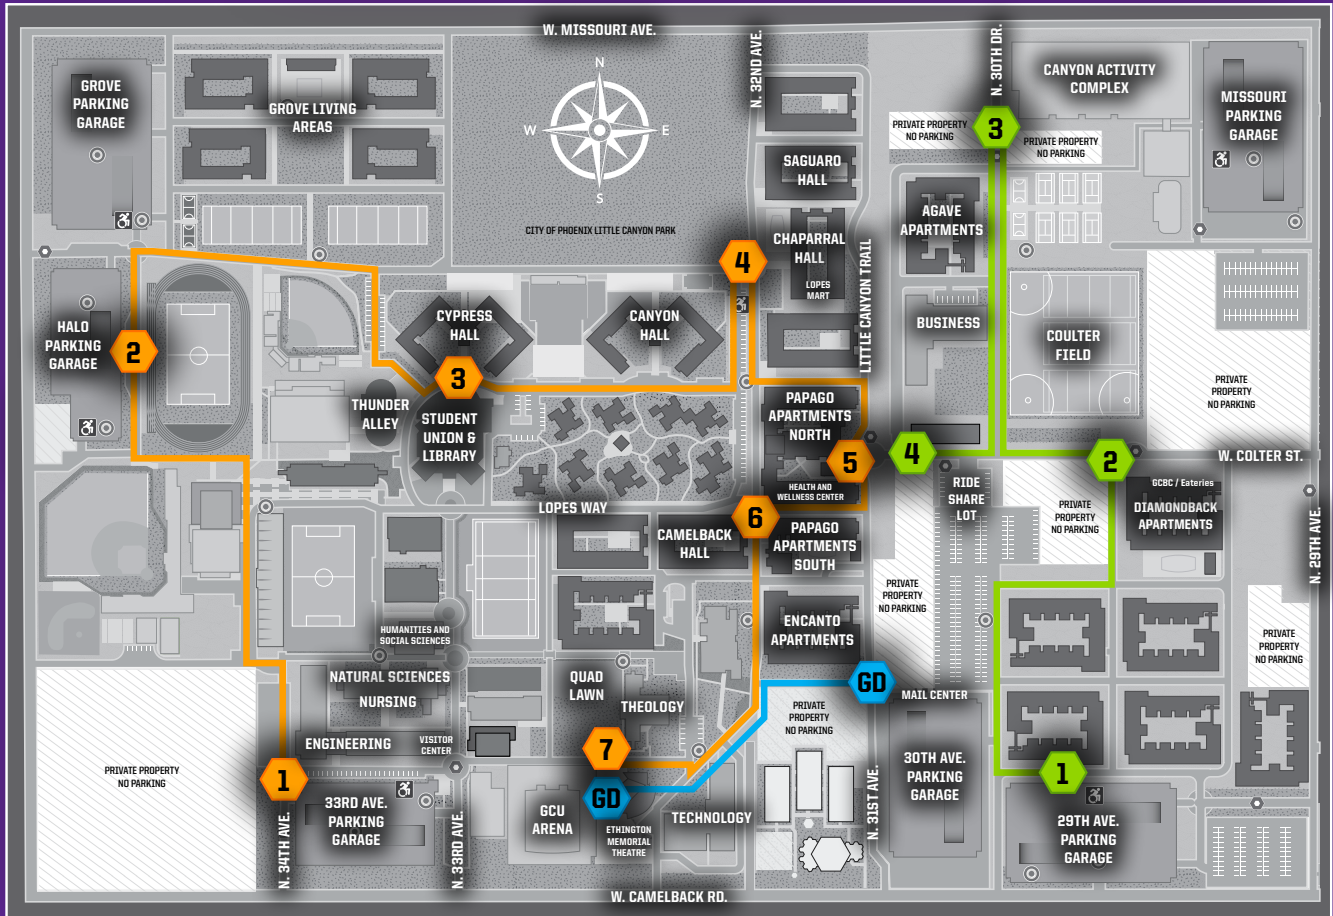

GCU | SHUTTLE STOP MAP

WEST SHUTTLE ROUTE

- 1** | Engineering, Visitor Center, Natural Sciences, Nursing, Humanities and Social Sciences, 33rd Ave. Parking Garage
- 2** | Halo Parking Garage, Grove Parking Garage, Grove Living Areas
- 3** | Student Union, Library, Thunder Alley
- 4** | Chaparral Hall, Lopes Mart, Saguaro Hall
- 5** | Colter Circle, Transfer to East Shuttle Route
- 6** | Lopes Way, Health and Wellness Center, Transfer to 27th Ave. Shuttle
- 7** | Arena, Technology, Ethington Theatre, Quad Lawn

- Runs Monday through Friday, 7 am - 10 pm.
- Shuttles depart from Stop 1 and Stop 7 on the hour and every half hour.
- Two shuttles operate at once in opposite directions.

EAST SHUTTLE ROUTE

- 1** | 29th Ave. Parking Garage, Mail Center, 30th Ave. Parking Garage
- 2** | Diamondback Apartments, GCBC, Eateries
- 3** | Canyon Activity Complex, Agave Apartments Colter Field, Missouri Parking Garage
- 4** | Business, Ride Share Lot, Colter Circle, Transfer to West Shuttle

- Runs Monday through Friday, 7 am - 10 pm.
- Shuttle departs from Stop 1 on the hour, 20 minutes and 40 minutes past the hour.
- One shuttle operates at a time.

GAME DAY SHUTTLE ROUTE

- GD** | Runs during men's basketball games, graduations and other events taking place in GCU Arena. This shuttle runs from GCU Arena to the campus bridge and the 30th Ave. parking garage. Delays for the east and west routes may occur when the Game Day route is in effect.